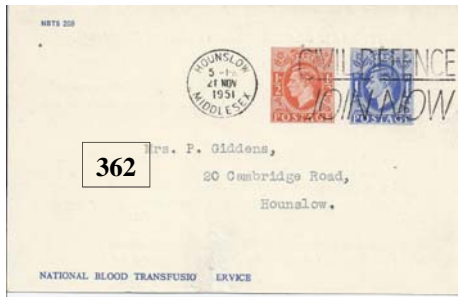

1	Aden	KGVI ¾as p/c o/printed 10 CENTS mint	5
2	Barbados	½d QV card, 2 other cards from Mauritius & Grenada	3
3	Basutoland	1937 ½d green H & G, Mint	10
4	Basutoland	1937 ½d green specimen H & G, Mint	14
5	Basutoland	1937 PC 1d red H & G 3 Mint	5
6	Basutoland	1938 Reg Env 4d red size g H & G 2, Mint	11
7	BEA	QV ½d + ½d green PS reply card, fine, Mint	10
8	Bechauna'	1938 PC ½d green H & G 8, Mint	9
9	Bechauna'	1938 PS 1d red H & G 9, Mint	16
10	Bechauna'	1938 Reg Env 4d red size H2 H & G 18a, Mint	10
11	Br PO in Arabia	1952 6as on 6d AL H & G 1, Mint	4
12	BEA	Protectorate QV ½ anna green and 1 anna carmine PS p/cards, both fine, Mint	5
13	Burma	1930/40 Reg env 4½as green H & G 3, Mint	8
14	COGH	4d reg PS env (G) o/printed 'British Bechuanaland' in thin lettered overprint, fine, Mint	20
15	Ceylon	1945 PC 3c green H & G 69 Mint	5
16	Ceylon	1950 PC 5C rose H & G 70, Mint	3
17	Cyprus	QV H&G1 & 2 ps cards m	2
18	Falkland Is	1938 PC 1d red brown H & G 5, Mint	65
19	Falkland Is	1938 LC 1d red on blue specimen H & G 2s, Mint	70
20	Fiji	1947 AL 7d maroon & 1949 AL 3d blue 3 lines of instructions both Mint, H & G 1 & 2	6
21	Fiji	1952 AL 3d blue & Al 7d maroon 4 lines of instructions both Mint, H & G 3 & 4	6
22	Fiji	QE11 mint registered envelope size H2 (6d+2½d) H&G9	11
23	GB		
24	GB	QV 1d pink lettersheet early use Maltese Cross 31½.44	20
25	GB	QV 1d pink Official env EO32c unused	10
26	GB	QV 2d registered size F RP13 with label £2-£10 to USA	10
27	GB	QV 2d reg env size G RP20 used to Austria with H C Harrison cachet	10
28	GB	QV PO 1d pink size A EP3b superb unused	25
29	GB	QV PO 1d pink size B EP8a unused	15
30	GB	QV PO 1d pink size A EP15 14-5-60 with silk threads super unused	15
31	GB	QV PO 1d pink size C EP_18 23-11-66 unused	3
32	GB	QV PO 1d pink size FR EP23 round tip, 12-11-77 unused	3
33	GB	QV-KGV group of ½d (7) & 1d PO/sto wrappers with various printed senders	10
34	GB	QV-QE11 1841-1975 col of cut-outs on stock cards gd range incl compounds (270+)	15
35	GB	QV-KGVI coll from news wrappers inc piece from KE7 vaccination cert used (50)	5
36	GB	1840 2d Mulready env A201 unused	90
37	GB	1841 2d blue emb env EP6a Mulready env paper, superb unused	150
38	GB	1853-1901 QV 1d pink STO ES11 with var printed addresses	10
39	GB	QV 1½d+2d env ESC34 fine unused	20
40	GB	QV 2d+6d env ESC66 fine unused	15
41	GB	QV 6d+1½d enc ESC 73 unused	20
42	GB	QV ½d+3d env ESC191 unused	12
43	GB	QV ½d+3d env usedc ESC191	10
44	GB	QV 1½d+2d env ESC216 used	10
45	GB	QV ½d pink sto p/c 3 different Stanley Gibbons Memo cards unused	6
46	GB	QV ½d pink STO p/c CS!c Alfred Smith & Co unused	10