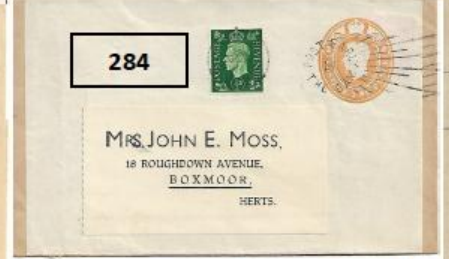

250	GB	KGV 1d+1d Tete Beche cutout used on env addressed to E Weston	10
251	GB	KGV 1d + ½d very fine mint sto envelope, ESC746	15
252	GB	KGV 4d+1d compound reg env unused, flap not stuck size F RP37 Cat £60	18
253	GB	KGV 2d sto wrapper on white with 2 x 2d imprints set opposite each other unused folded	8
254	GB	KGV CP60 ½d+½d reply cards mint: one with full stop after Reply, one without	8
255	GB	KGV 1d reply half fine used from N'foundland CP95	5
256	GB	KGV 1½d reply half used from Sweden, printed table/message on rear CP93	5
257	GB	KGV 1½d reply half fine used from Hungary CP93	5
258	GB	KGV 1½d reply half used from Russia, full message on rear CP80	5
259	GB	KGV ½d; 1d; 1½d & 2d unfolded envelopes, fine except very minor tone edging to 2	12
260	GB	KGV 9d Telegram form, unused, J T & S Ltd, size B no selvage	20
261	GB	KGV ½d pale green window env used with fine blue Olympic Corn Dots advert running down side	15
262	GB	KGV ½d mint wrappers WP29 & 31	6
263	GB	KGV 1d mint wrappers WP30/32	8
264	GB	KGV ½d mint wrapper on white WP33 (2 corners cut)	5
265	GB	KGV ½d wrapper uprated ½d stamp used WS33	5
266	GB	KGV ½d sto wrapper, used, WS13b with colourless emb seal on rear flap London & South Western Railway	6
267	GB	KGV 2d orange, 3 l/press dies set tete beche on thin white paper 133x153mm	25
268	GB	KGV ½d green tete beche pair mint on white thin paper 232x90mm	20
269	GB	KGV 1d red tete beche pair mint on white thin paper 232x90mm	20
270	GB	KGV 2d orange tete beche pair mint on white thin paper 232x90mm	20
270a	GB	KGV 1d sto envelope ALBINO printing fine and rare	25
271	GB	KGV 1½d sto WH Smith wrapper used to Cornwall WS!5	5
272	GB	KGVI sto sheets with 2 tete beche impressions of ½d orange & 1d blue letterpress dies on separate cream paper fine	30
273	GB	KGVI sto sheets with 2 tete beche impressions of ½d orange & 1d blue on green paper fine	30
274	GB	KGVI sto sheet with 2 adjacent tete beche impressions of 1½d green letterpress die on cream paper fine	20
275	GB	ES60 KG6 ½d green STO envelope cream window 143x114 Printed in brown from Adkin & Co, Branch of Imperial Tobacco and illustrated Nut brown & brown text on back Used slogan 1940 Grow more food/ Dig for Victory	25
276	GB	ES61 (L) KG6 1d red gummed label 140x89 Mint	15
277	GB	ES61 KG6 1d red STO Printed Paper Rate - Statement envelope white window 136x102 printed from the Imperial Tobacco Company with Blue and blue St Julien Tobacco panel on back Used 1941	25
278	GB	ES61 KG6 1d red STO buff window envelope 153x89 from Ind Coope & Allsopp (in red on back) Used from Plymouth 1948	3
279	GB	ES61 KG6 1d red STO envelope 152x90 from Redline Super The Top Gear Spirit (Illustrated petrol pump in red, blue and black on front) Used	5
280	GB	ES61 KG6 1d red STO window envelope 150x90 from Esso in red and blue re-used with war Economy label and 1d KG6 pale red 1942	5
281	GB	ES61 KG6 1d red window envelope 151x90 from Medical Officer of Health Edinburgh embossed on flap Re-Used pale red 1d 1944	3
282	GB	ES62 KG6 1½d brown STO envelope 152x92 from Early Warm Witney Blankets Illustrated logo on front Used uprated 1d SG480 re-addressed twice	5
283	GB	ES62 KG6 1½d brown STO window envelope 157x85 from J Lyons & Co Illustrated red logo (oval of 2 Lions & globe) on front Used (missing part flap)	3
284	GB	ES63(L) KG6 2d orange STO label 140x90 Used uprated ½d KG6 1941 with printed address label Mrs Jhn E Moss	50
285	GB	ES63 KG6 2d orange gummed label 140x89 with offset Mint	30
286	GB	ES64 KG6 2½d blue STO envelope 157x85 from J Lyons & Co Illustrated brown logo (oval of 2 Lions & globe no background) on front Used	3
287	GB	ES64 KG6 2½d blue STO envelope 152x92 from John Oakey & Sons Ltd Illustrated on front with picture of Wellington in laurel leaf arms (for knife Polish) Used airmail uprated 1/- + ½d to Australia typed 1944	20
288	GB	ES64 KG6 2½d blue STO envelope 151x92 from Four Square Quality Tobacco Ill on front with picture of Four square man Used uprated ½d to Palestine 1943 typed	15
289	GB	ES60 KG6 ½d green STO envelope 152x90 cream window Printed and illustrated in blue from Cerebos salt Used uprated 0.½d 1940	15
290	GB	ES72 KG6 4d blue STO envelope white 145x90 Used typed address to Cologne	12