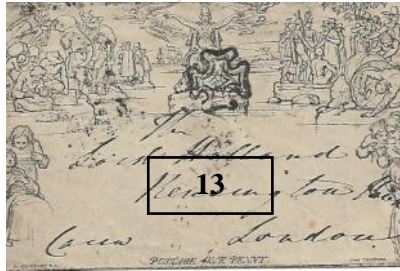

110
Part only
shown