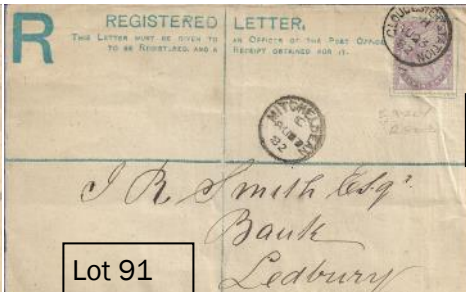

Lot 80

Lot 91