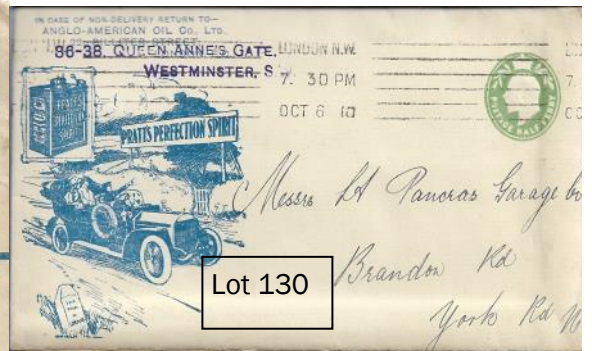

260	QEII 2½d STO mint wrapper on white with red PRINTED PAPERS etc heading WS52	5
261	QEII unusual STO Registered envelope, old size H2 235x100mm with boxed '1POSTAGE PAID' GREAT BRITAIN 'etc sent to Dorset, Bolton reg slip, carefully opened not seen by me before?	20
262	QEII 10 different Price bands - envs, aerogrammes, letter cards	6
263	QEII 1/9d STO registered envelope, commercial use uprated 6d stamp Southampton to London 1967	12
264	QEII 1d Certificate of Posting mint CPSP1	5
265	QEII label with 5p + 4p letterpress Machins 'TAX FREE STAMP COLLECTING/GONE FOREEVER 1973'	4
266	QEII 3d Tudor Rose Forces Air Letter. Imprint offset to left mint	5
267	QEII 3d Cadbury's Dairy Milk large size Order form p/card 215x2140mm	10
268	QEII 4d Cadbury's Confectionery Div Order Form used 215x120mm (small stain on front right)	8
269	QEII 6d Overseas Registered envelope size K2 RP77 mint folded	8
270	QEII 4d scarlet Machin STO postcard celebrating Centenary of Postcard special hand stamp	5
271	QEII 2p foolscap envelopes mint x 10	5
272	QEII STO triple compound env RSP25 mint	4
273	QEII wrappers x 5 inc Stamford Mercury etc	8
274	QEII ALS 1963/4 London Views or Shakespeare, total of 47 mint balance of Whitworth stock with minor varieties	25
275	QEII ALS 1975 Glasgow, 1976 & 1978 Xmas - set of 6 positions for each mint	9
276	QEII 1965 Xmas ALS x2 1 gum Arabic, 1 Pva mint	10
277	QEII 1977 Xmas ALS x6 with different gum levels mint	9
278	QEII 1974 Xmas x4 full gum & lesser gum mint	6
279	QEII 1975 Xmas ALS x4 different gum levels mint	6
280	QEII 1978 Xmas x 4 different gum levels mint	6
281	QEII/KGVI compound window env 2½d Tudor rose & ½d orange K6 used	6
282	QEII 25 mint & 7 used postcards inc reply	10
283	QEII envs mint 3½p, 5½p & 7p with price bands	6
284	QEII 8 labels with l/press machins inc Europa, Concorde etc	6
285	QEII British Telecomms mint & used (toned) 'new number' cards	4
286	QEII reg envs: 6 mint & 5 used sizes G & H	7
287	QEII reg envs 29½p & 23p+½p size K unused	4
288	QEII reg envs 2x8½p size F & 2x 6d size G Overseas & G 1/2½d mint	3
289	QEII bundle mint items with 9 als, 10 envs & 5 p/cs	5
290	QEII 7p special Rowland Hill p/cards with added printed 10p in 4 diff colours mint	3
291	QEII 2½p Forces ALS mint folded offset imprint	2
292	QEII 2p+1p AEPS Lettersheet mint	2
293	QEII bundle 4 l/cards, couple envs mint etc	3
294	QEII ALS mint x 7	2
295	QEII ALS 5p Jet + 1p machin mint	2
296	QEII bundle of 23 used envs, mix of STO & PO	6
297	QEII Machin sto p/card 1p+½p mint	2
298	QEII 2½p STO plain white front p/c with RS Components on back used	2
299	QEII 3d+4d compound Air Mail p/card STO mint	3
300	QEII p/c 2½p+½p+½p mint2	2
301	QEII 9 foolscap decimal envs m & u	3
302	QEII ½p + 4p sto cards 'Postal Stationery & Stamps Exhibition 8-2-75' - 2 used different cancels	5
303	QEII 45p size G Forces reg env uprated 1½p from RPO 552 to Germany with Customs inspection label over side used 1976	5
304	QEII size G 1/2½d reg env mint	3
305	QEII size G 1/9d + 3d reg env mint RP84	3
306	QEII sizes F & G reg env 8½d both mint RP73	3
307	QEII 2d brown card CP106 buff uprated 7d Wilding canc London Stampex 1957 sent to South Australia	3
308	QEII Postnote 1st class x 3 mint PNP6, PNP7 & PNP8	4
309	QEII STO Envs, pair mint 4d & 5d ESP89/90 both with colourless emb crest on rear from House of Commons	6