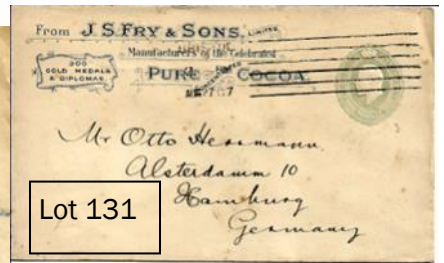

260	QEII 2½d STO mint wrapper on white with red PRINTED PAPERS etc heading WS52	5
261	QEII unusual STO Registered envelope, old size H2 235x100mm with boxed '1POSTAGE PAID' GREAT BRITAIN 'etc sent to Dorset, Bolton reg slip, carefully opened not seen by me before?	20
262	QEII 10 different Price bands - envs, aerogrammes, letter cards	6
263	QEII 1/9d STO registered envelope, commercial use uprated 6d stamp Southampton to London 1967	12
264	QEII 1d Certificate of Posting mint CPSP1	5
265	QEII label with 5p + 4p letterpress Machins 'TAX FREE STAMP COLLECTING/GONE FOREEVER 1973'	4
266	QEII 3d Tudor Rose Forces Air Letter. Imprint offset to left mint	5
267	QEII 3d Cadbury's Dairy Milk large size Order form p/card 215x2140mm	10
268	QEII 4d Cadbury's Confectionery Div Order Form used 215x120mm (small stain on front right)	8
269	QEII 6d Overseas Registered envelope size K2 RP77 mint folded	8
270	QEII 4d scarlet Machin STO postcard celebrating Centenary of Postcard special hand stamp	5
271	QEII 2p foolscap envelopes mint x 10	5
272	QEII STO triple compound env RSP25 mint	4
273	QEII wrappers x 5 inc Stamford Mercury etc	8
274	QEII ALS 1963/4 London Views or Shakespeare, total of 47 mint balance of Whitworth stock with minor varieties	25
275	QEII ALS 1975 Glasgow, 1976 & 1978 Xmas - set of 6 positions for each mint	9
276	QEII 1965 Xmas ALS x2 1 gum Arabic, 1 Pva mint	10
277	QEII 1977 Xmas ALS x6 with different gum levels mint	9
278	QEII 1974 Xmas x4 full gum & lesser gum mint	6
279	QEII 1975 Xmas ALS x4 different gum levels mint	6
280	QEII 1978 Xmas x 4 different gum levels mint	6
281	QEII/KGVI compound window env 2½d Tudor rose & ½d orange K6 used	6
282	QEII 25 mint & 7 used postcards inc reply	10
283	QEII envs mint 3½p, 5½p & 7p with price bands	6
284	QEII 8 labels with l/press machins inc Europa, Concorde etc	6
285	QEII British Telecomms mint & used (toned) 'new number' cards	4
286	QEII reg envs: 6 mint & 5 used sizes G & H	7
287	QEII reg envs 29½p & 23p+½p size K unused	4
288	QEII reg envs 2x8½p size F & 2x 6d size G Overseas & G 1/2½d mint	3
289	QEII bundle mint items with 9 als, 10 envs & 5 p/cs	5
290	QEII 7p special Rowland Hill p/cards with added printed 10p in 4 diff colours mint	3
291	QEII 2½p Forces ALS mint folded offset imprint	2
292	QEII 2p+1p AEPS Lettersheet mint	2
293	QEII bundle 4 l/cards, couple envs mint etc	3
294	QEII ALS mint x 7	2
295	QEII ALS 5p Jet + 1p machin mint	2
296	QEII bundle of 23 used envs, mix of STO & PO	6
297	QEII Machin sto p/card 1p+½p mint	2
298	QEII 2½p STO plain white front p/c with RS Components on back used	2
299	QEII 3d+4d compound Air Mail p/card STO mint	3
300	QEII p/c 2½p+½p+½p mint2	2
301	QEII 9 foolscap decimal envs m & u	3
302	QEII ½p + 4p sto cards 'Postal Stationery & Stamps Exhibition 8-2-75' - 2 used different cancels	5
303	QEII 45p size G Forces reg env uprated 1½p from RPO 552 to Germany with Customs inspection label over side used 1976	5
304	QEII size G 1/2½d reg env mint	3
305	QEII size G 1/9d + 3d reg env mint RP84	3
306	QEII sizes F & G reg env 8½d both mint RP73	3
307	QEII 2d brown card CP106 buff uprated 7d Wilding canc London Stampex 1957 sent to South Australia	3
308	QEII Postnote 1st class x 3 mint PNP6, PNP7 & PNP8	4
309	QEII STO Envs, pair mint 4d & 5d ESP89/90 both with colourless emb crest on rear from House of Commons	6